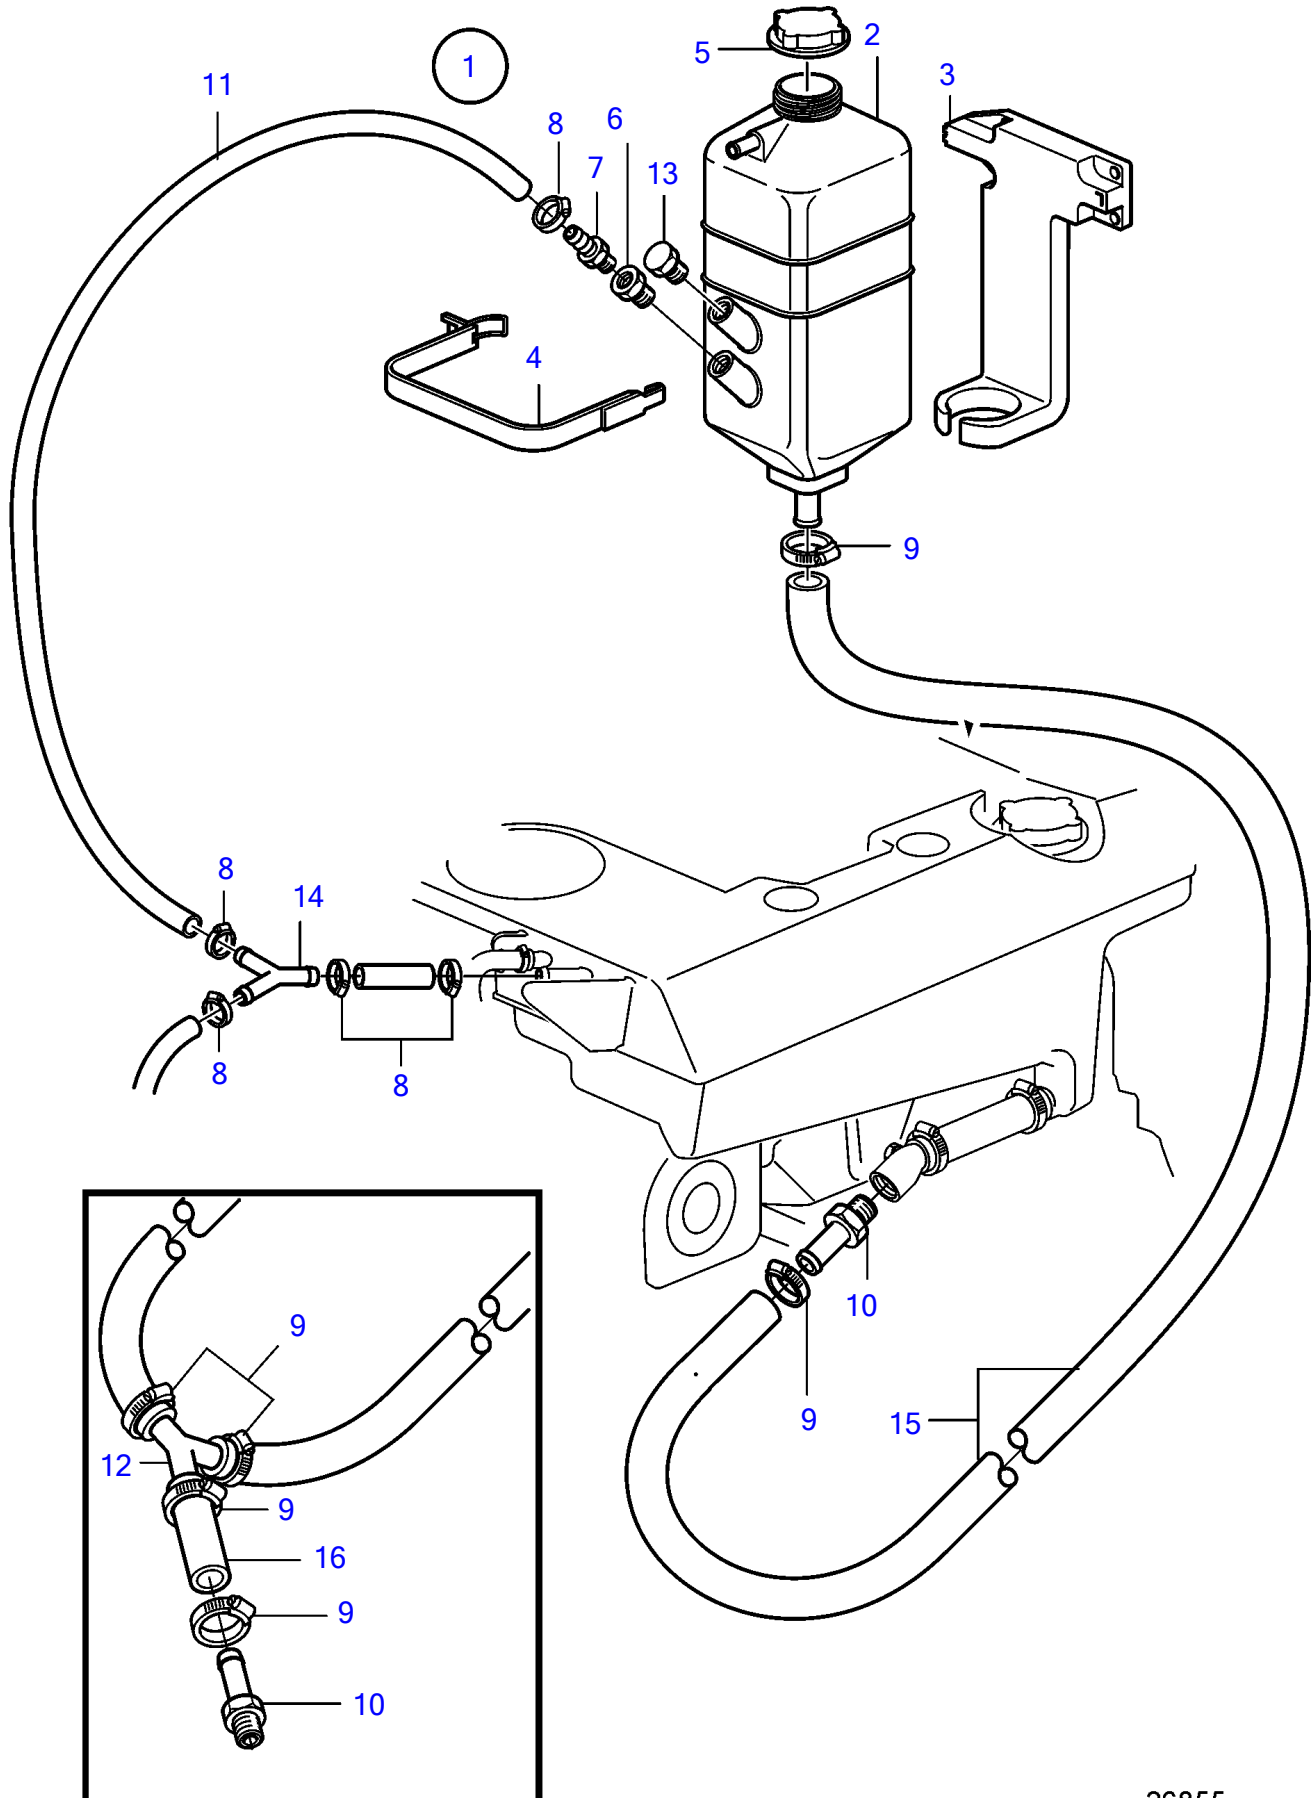

D4-180I-B, D4-180I-C, D4-180I-D, D4-180I-E, D4-210A-A, D4-225A-B, D4-210I-A, D4-210I-B, D4-225I-B, D4-225A-C, D4-225A-D, D4-225I-C, D4-225I-D, D4-260A-A, D4-260A-B, D4-260A-C, D4-260A-D, D4-260D-B, D4-260D-C, D4-260D-D, D4-260I-A, D4-260I-B, D4-260I-C, D4-260I-D, D4-300A-A, D4-300A-C, D4-300A-D, D4-300D-A, D4-300D-C, D4-300I-A, D4-300I-C, D4-300I-D, D4-225A-E, D4-225I-E, D4-260A-E, D4-260D-E, D4-260I-E, D4-300A-E, D4-300D-E, D4-300I-E

D4-180I-B, D4-180I-C, D4-180I-D, D4-180I-E, D4-210A-A, D4-225A-B, D4-210I-A, D4-210I-B, D4-225I-B, D4-225A-C, D4-225A-D, D4-225I-C, D4-225I-D, D4-260A-A, D4-260A-B, D4-260A-C, D4-260A-D, D4-260D-B, D4-260D-C, D4-260D-D, D4-260I-A, D4-260I-B, D4-260I-C, D4-260I-D, D4-300A-A, D4-300A-C, D4-300A-D, D4-300D-A, D4-300D-C, D4-300I-A, D4-300I-C, D4-300I-D, D4-225A-E, D4-225I-E, D4-260A-E, D4-260D-E, D4-260I-E, D4-300A-E, D4-300D-E, D4-300D-D, D4-300I-E

REF	PART NO.	QTY	DESCRIPTION	SEE SEC.	NOTES
1	3886264	1	Expansion tank kit • Bulletin P-26-1-1	P-26-1-1-EN	Extra Expansion Tank for D4 and D6
2	844062	1	• Expansion tank		
3	843260	1	• Bracket		
4	843266	1	• Clamp		
5	860866	1	• Filler cap		
6	847579	2	• Nipple		
7	180003	1	• Nipple		
8	976576	4	• Hose clamp		
9	992082	6	• Hose clamp		
10	961657	2	• Hose nipple		
11	942700	X	• Hose		L=6000mm
12	345845	1	• Distribution pipe		
13	947660	1	• Plug		
14	840179	1	• Hose coupling		
15	943368		• Rubber hose		
16	843247	1	• Connection pipe		